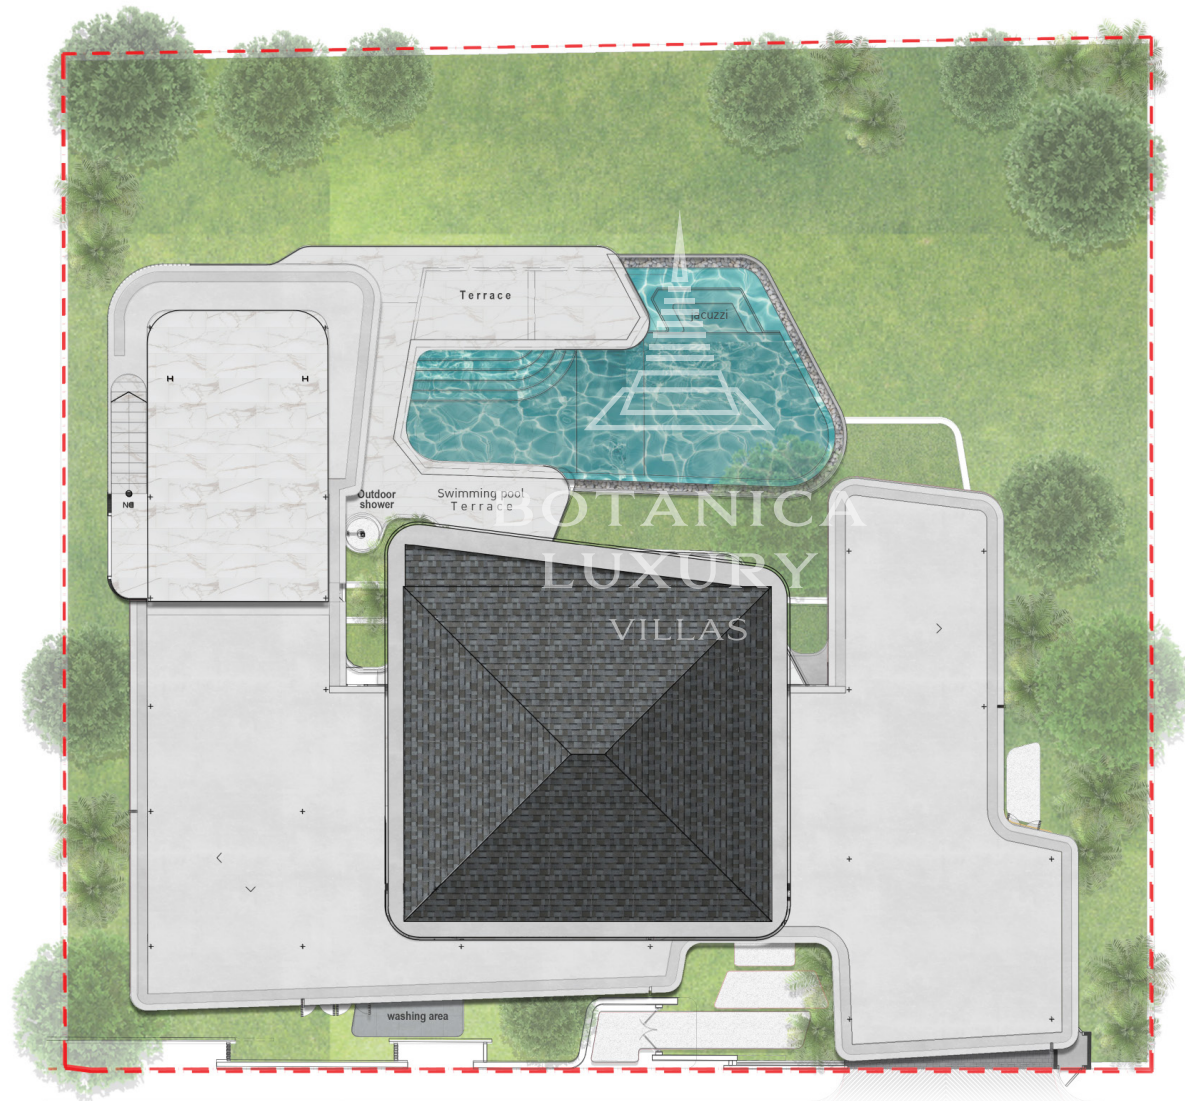

Ground Floor Plan

Design
TYPE B

- 4 Bedrooms
- 4 Bathrooms
- Swimming Pool : 4.35 x 12.48 m.
- Usable Area : 625 sqm

Upper Level Plan

Design
TYPE B

- 4 Bedrooms
- 4 Bathrooms
- Swimming Pool : 4.35 x 12.48 m.
- Usable Area : 625 sqm