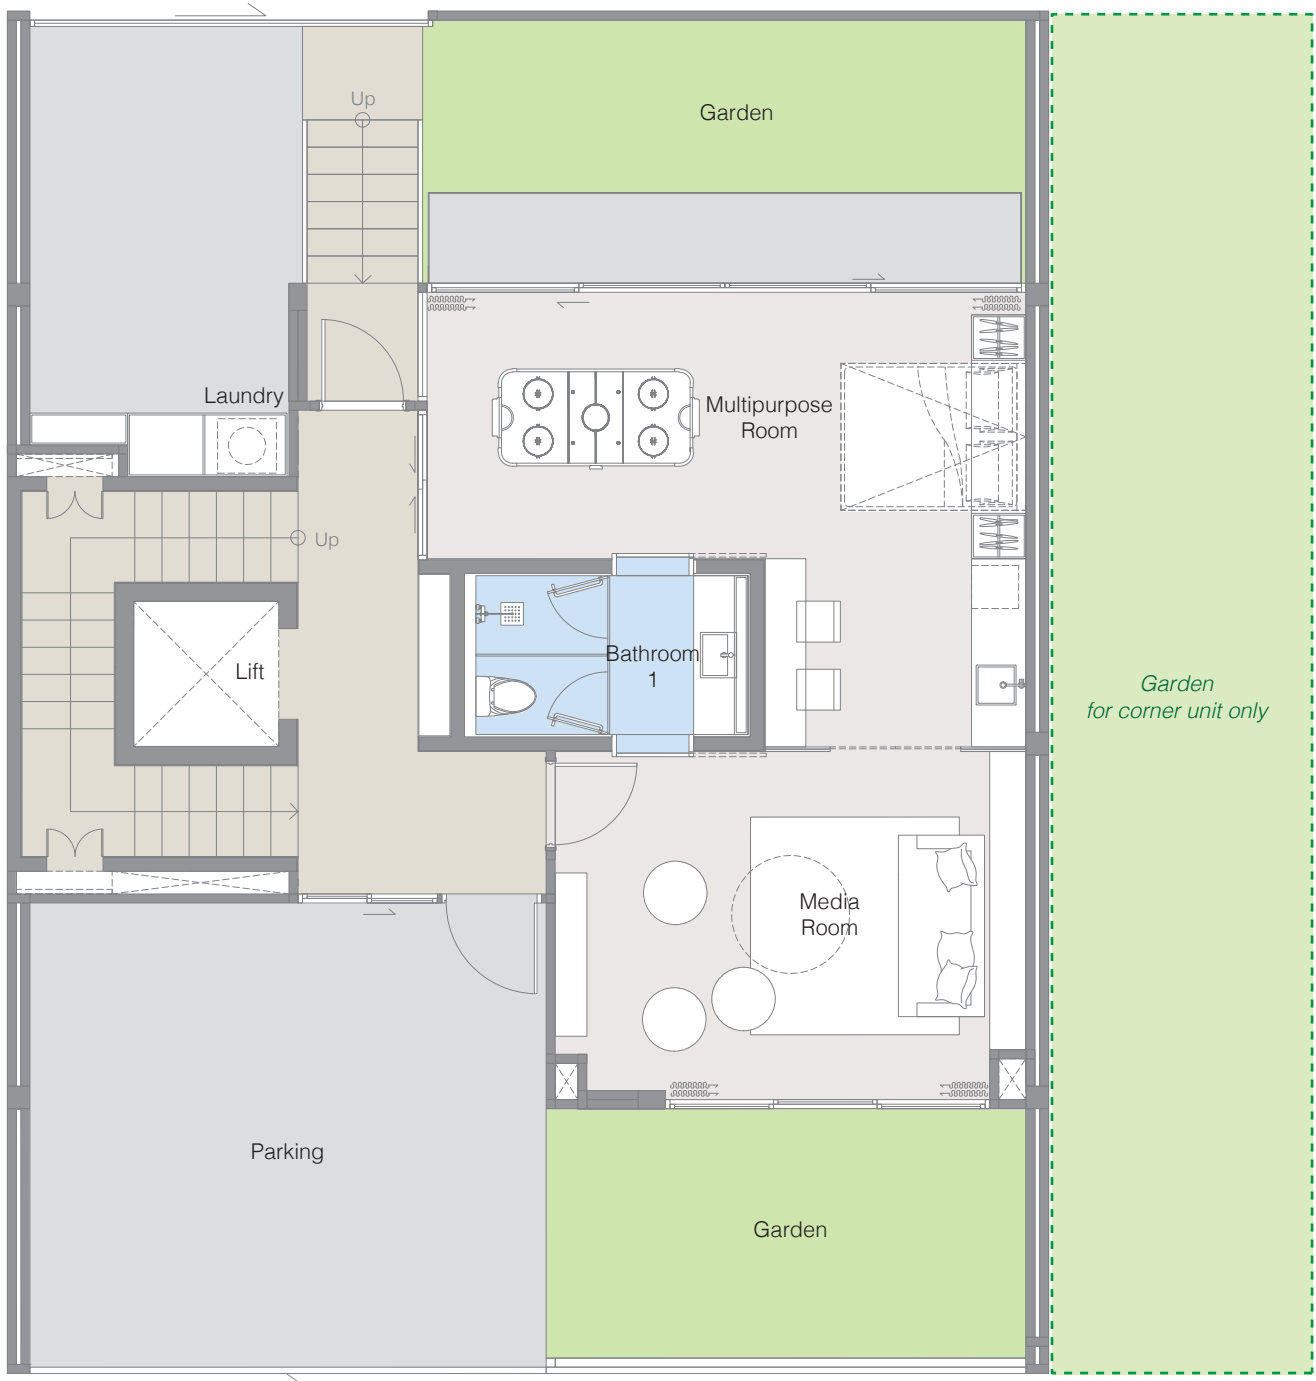

Internal area : 225 m<sup>2</sup>  
External area : 192 m<sup>2</sup>  
Total area : 417 m<sup>2</sup>

-  3-bedrooms
-  5.5-bathrooms
-  Living and dining area
-  Multipurpose room
-  Media room
-  Swimming pool
-  Rooftop deck