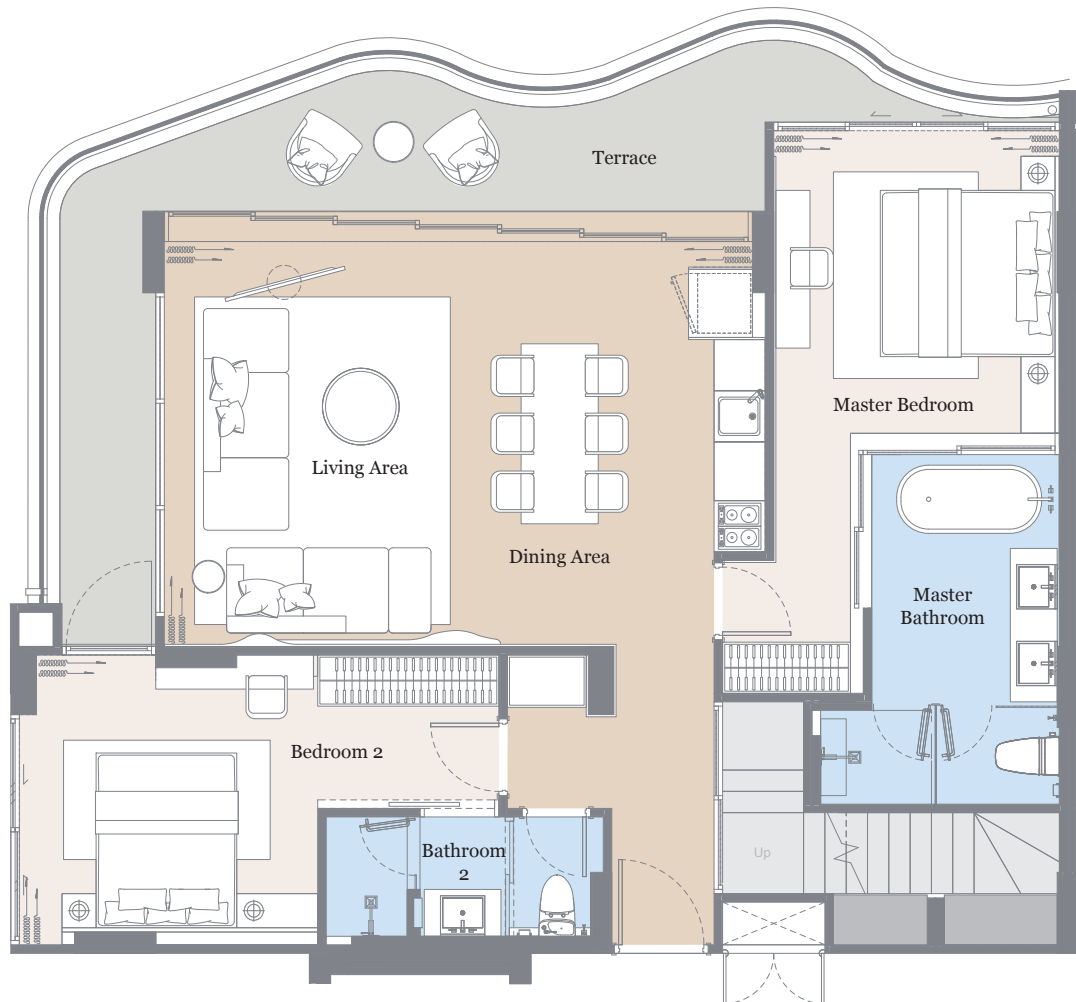

Internal area : 96 m<sup>2</sup>  
External area : 99 m<sup>2</sup>  
Pool area : 25 m<sup>2</sup>  
Total area : 220 m<sup>2</sup>

 2-bedrooms  
 2-bathrooms  
 Living area + Dining area

 2-Private terraces  
 Private pool