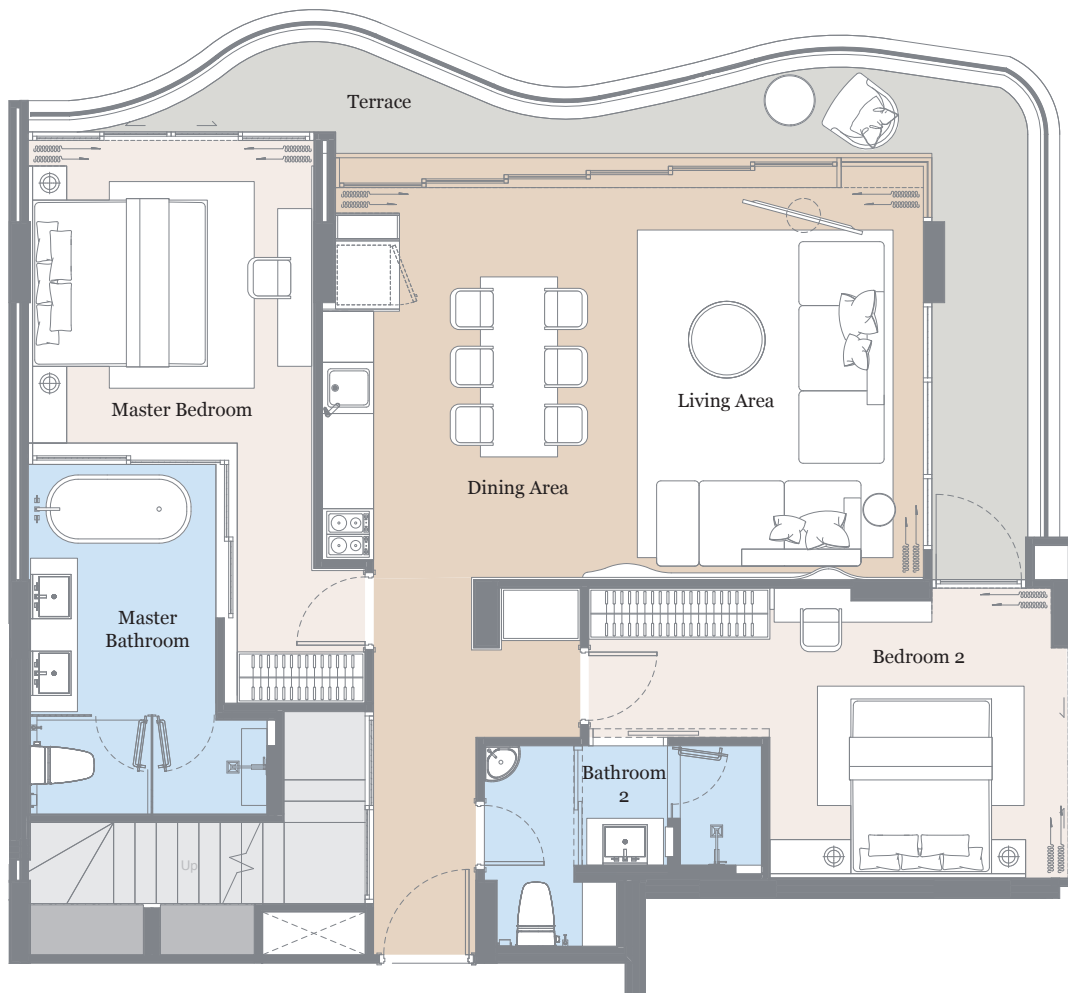

Internal area : 99 m²
External area : 91 m²
Pool area : 25 m²
Total area : 215 m²

 2-bedrooms
 2-bathrooms
 Living area + Dining area

 2-Private terraces
 Private pool

Internal area : 99 m²
External area : 91 m²
Pool area : 25 m²
Total area : 215 m²

 2-bedrooms
 2-bathrooms
 Living area + Dining area

 2-Private terraces
 Private pool