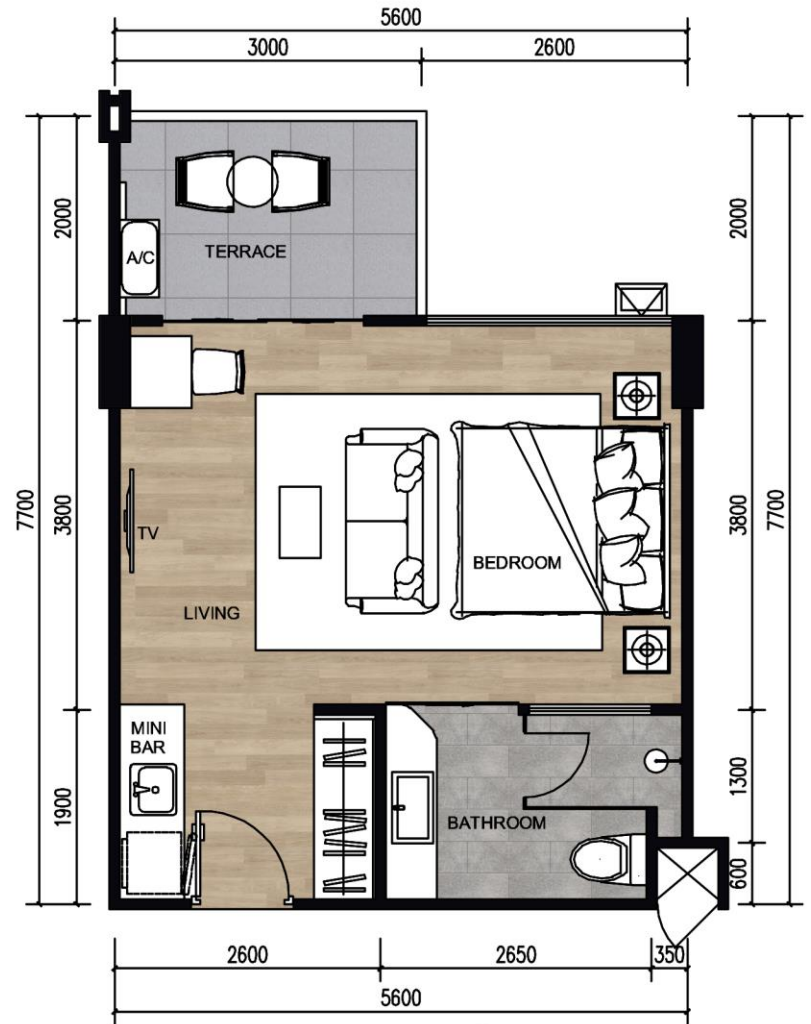

# Combined room-A

74.0 SQ.M.

## Combined room-B

74.0 SQ.M.

# TYPE (A) CONNECTION DOOR

74.0 SQ.M.

**TYPE A**

37.0 SQ.M.

**TYPE A+**

37.1 SQ.M.

**TYPE A1**  
41.6 SQ.M.

**TYPE A2**  
42.3 SQ.M.

**TYPE C**

45.7 SQ.M.