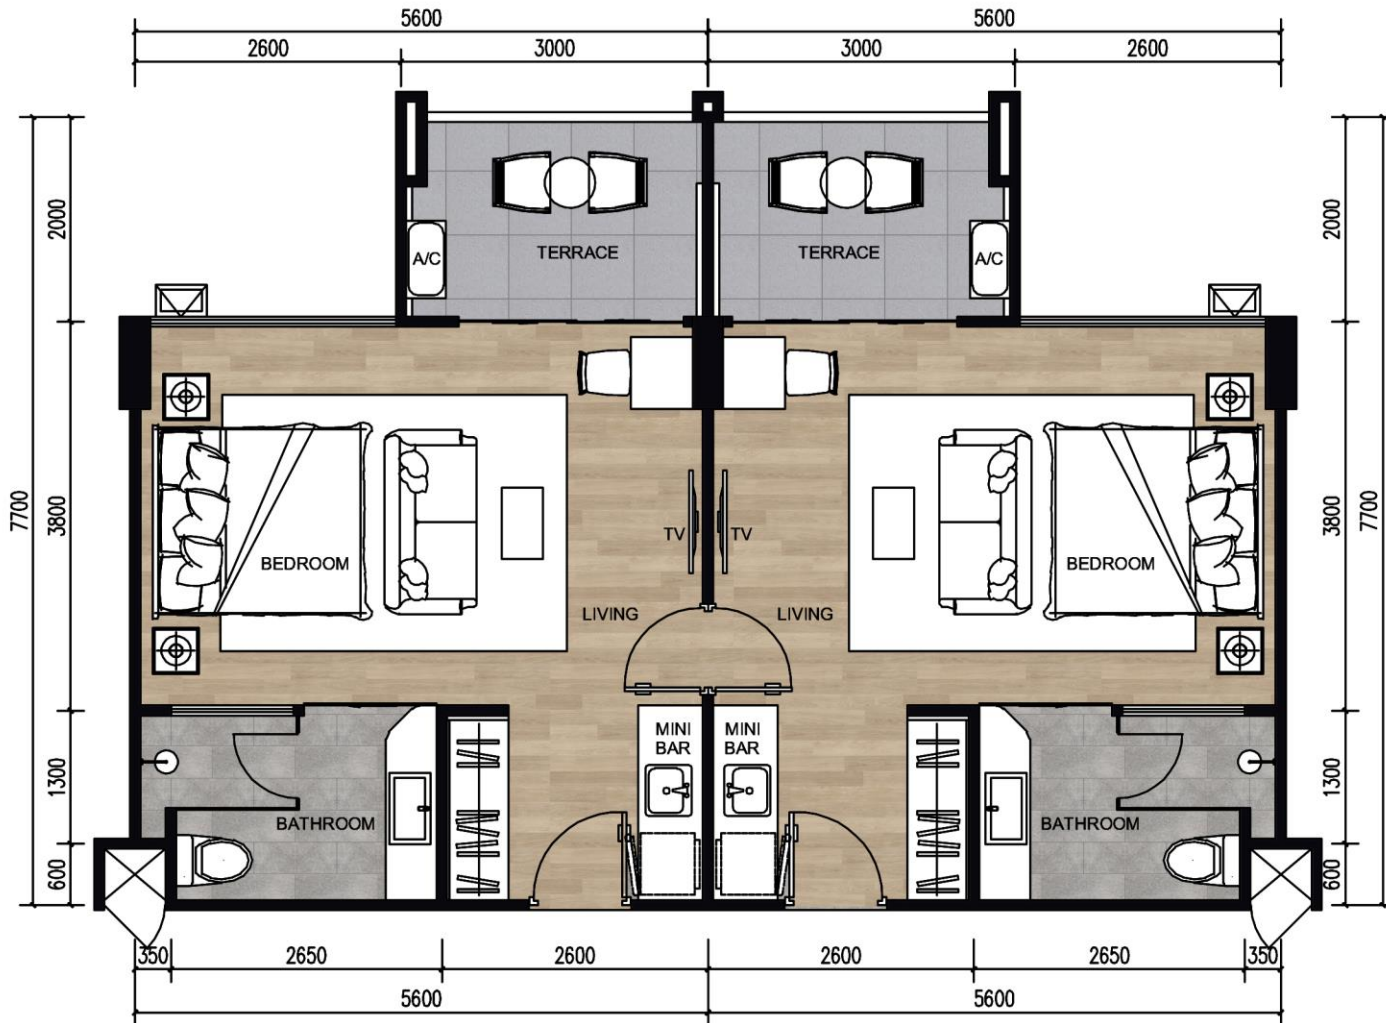

# Combined room-A

74.0 SQ.M.

## Combined room-B

74.0 SQ.M.

# TYPE (A) CONNECTION DOOR

74.0 SQ.M.

**TYPE A**

37.0 SQ.M.

**TYPE A+**

37.1 SQ.M.

**TYPE A1**  
41.6 SQ.M.

**TYPE A2**  
42.3 SQ.M.

**TYPE C**

45.7 SQ.M.