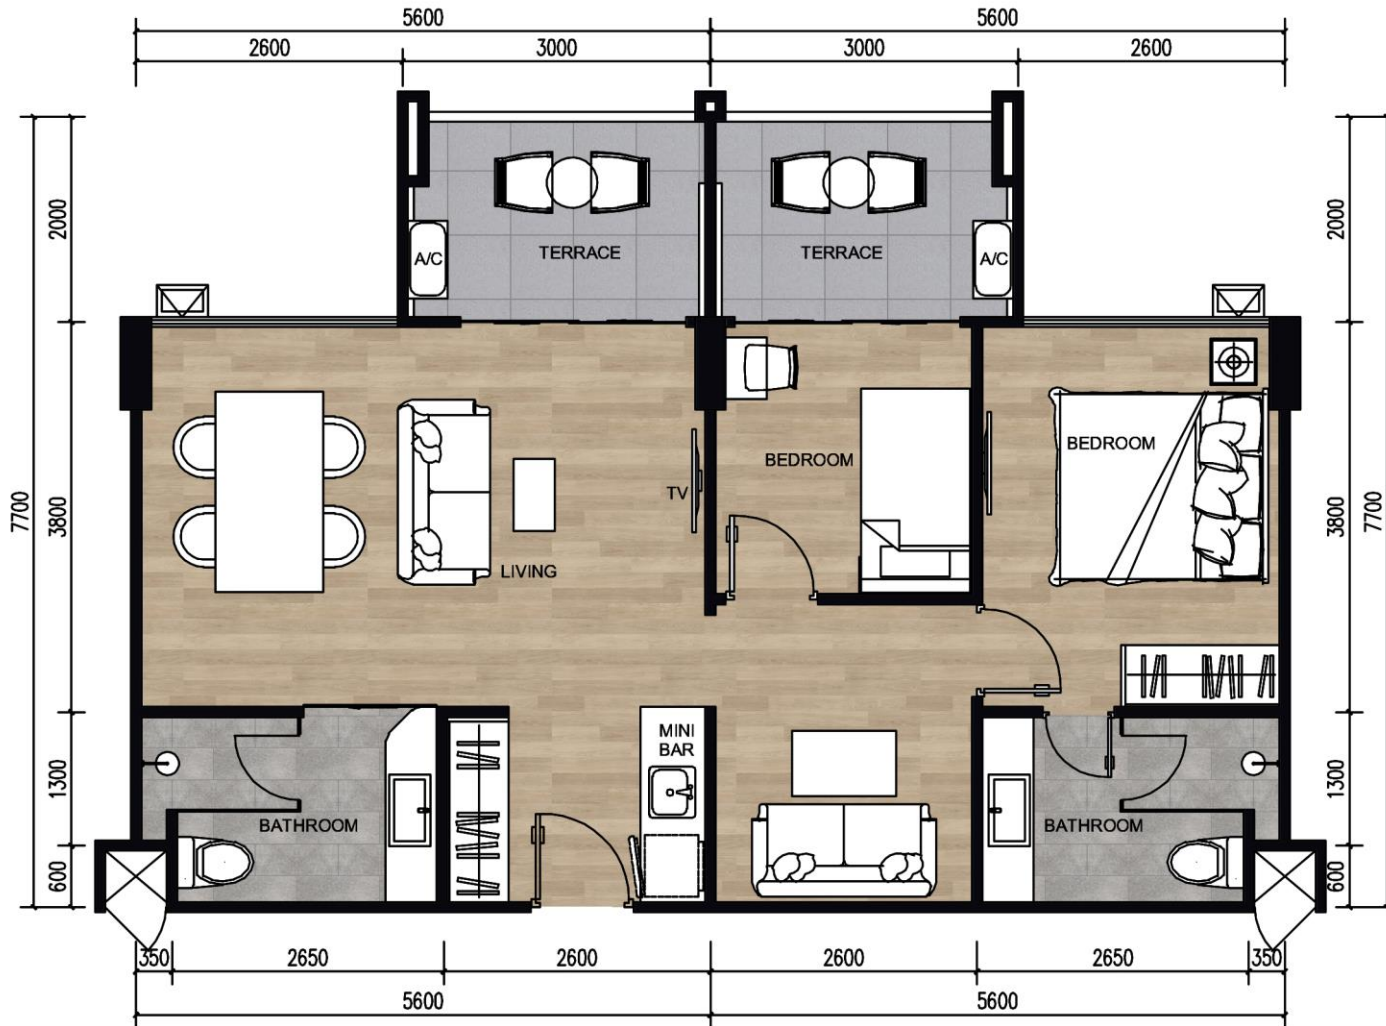

# Combined room-A

74.0 SQ.M.

## Combined room-B

74.0 SQ.M.

# TYPE (A) CONNECTION DOOR

74.0 SQ.M.

**TYPE A**

37.0 SQ.M.

**TYPE A+**

37.1 SQ.M.

**TYPE A1**  
41.6 SQ.M.

**TYPE A2**  
42.3 SQ.M.

**TYPE C**

45.7 SQ.M.