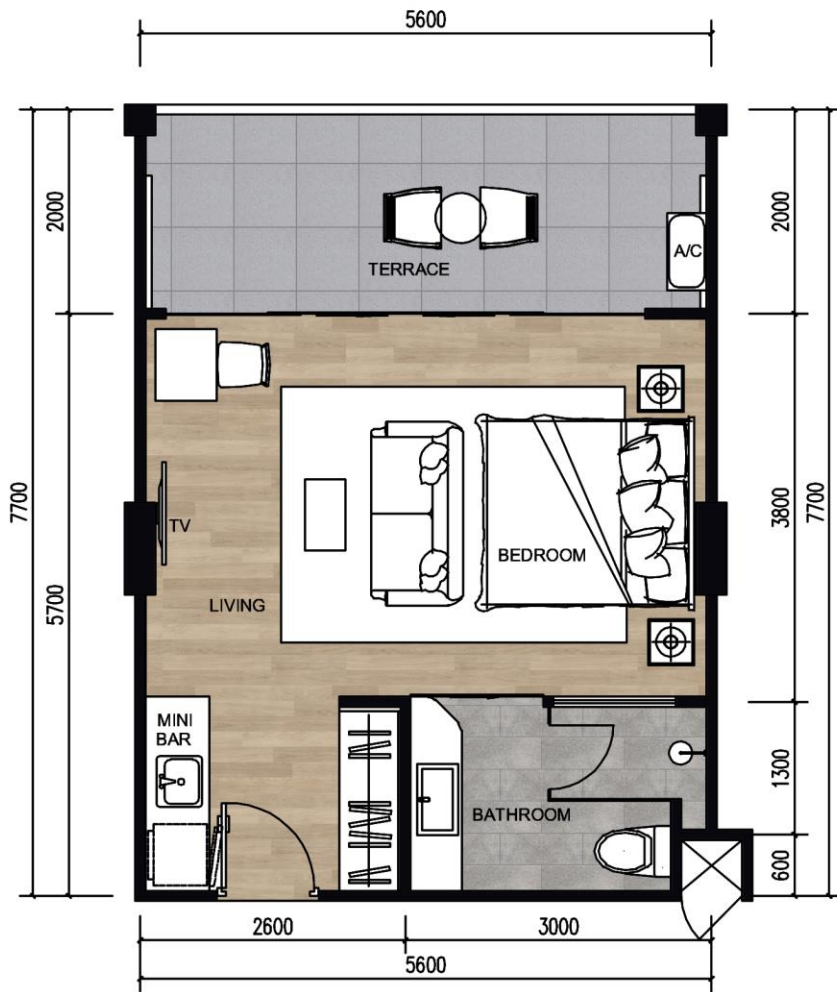

# Combined room-A

74.0 SQ.M.

## Combined room-B

74.0 SQ.M.

# TYPE (A) CONNECTION DOOR

74.0 SQ.M.

**TYPE A**

37.0 SQ.M.

**TYPE A+**

37.1 SQ.M.

**TYPE A1**  
41.6 SQ.M.

**TYPE A2**  
42.3 SQ.M.

**TYPE C**

45.7 SQ.M.