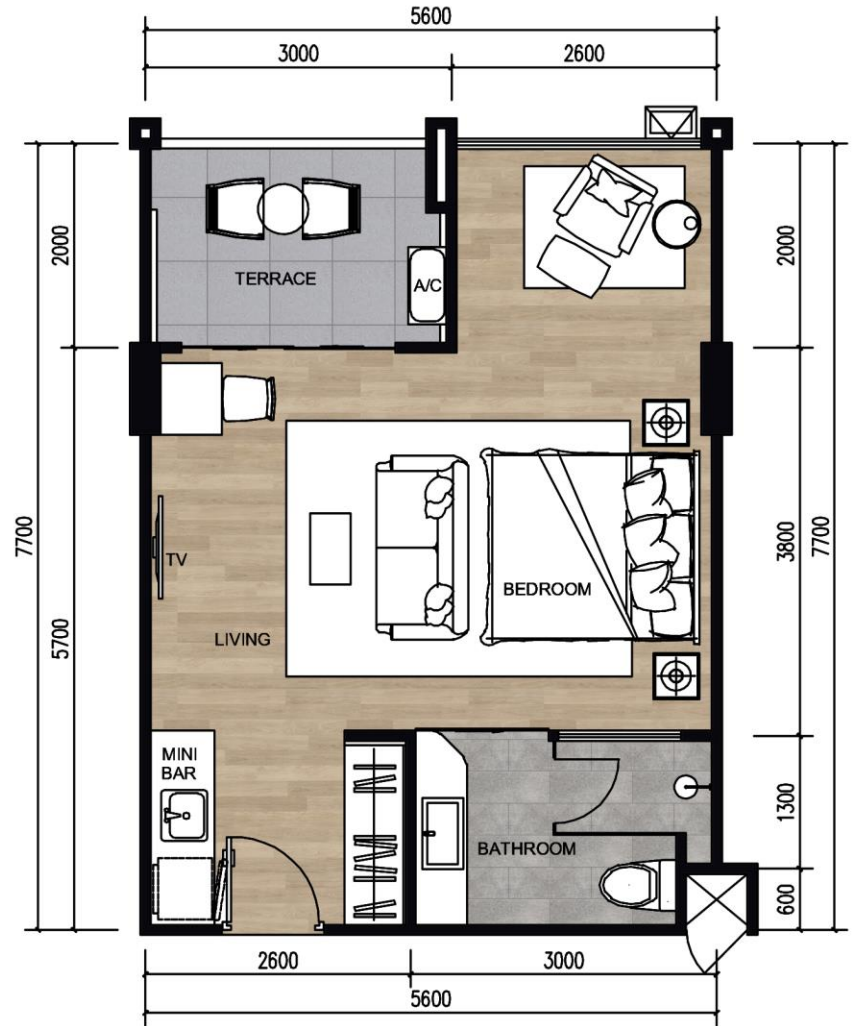

# Combined room-A

74.0 SQ.M.

## Combined room-B

74.0 SQ.M.

# TYPE (A) CONNECTION DOOR

74.0 SQ.M.

**TYPE A**

37.0 SQ.M.

**TYPE A+**

37.1 SQ.M.

**TYPE A1**  
41.6 SQ.M.

**TYPE A2**  
42.3 SQ.M.

**TYPE C**

45.7 SQ.M.