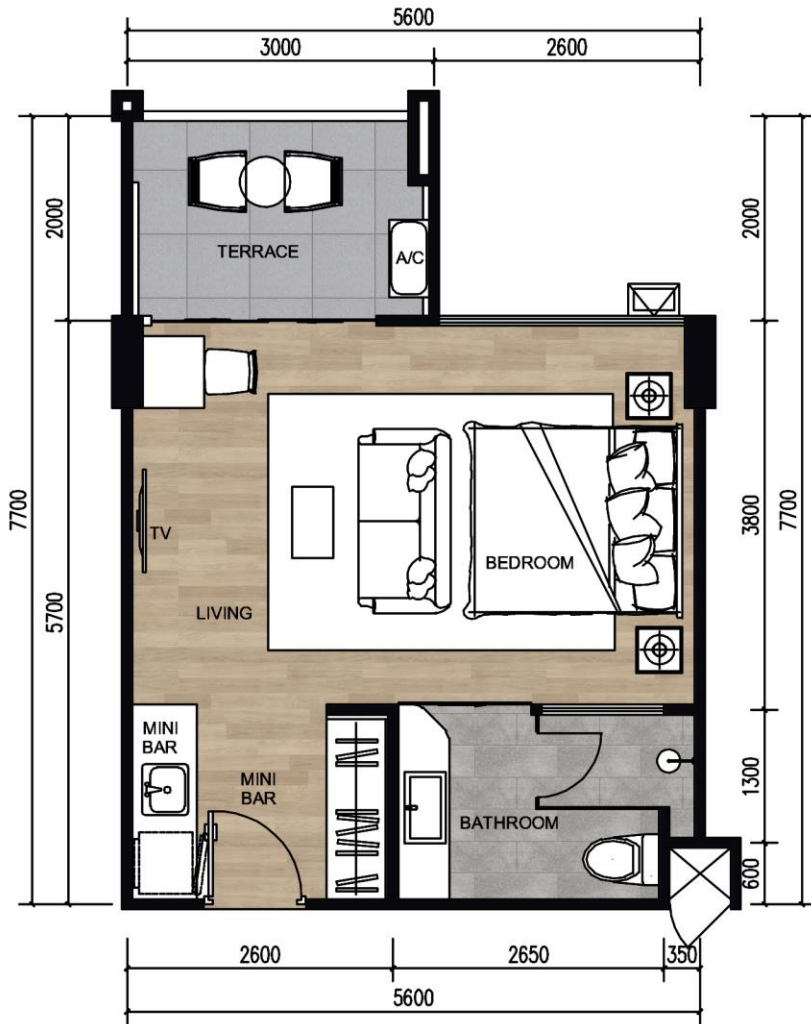

# Combined room-A

74.0 SQ.M.

## Combined room-B

74.0 SQ.M.

# TYPE (A) CONNECTION DOOR

74.0 SQ.M.

**TYPE A**

37.0 SQ.M.

**TYPE A+**

37.1 SQ.M.

**TYPE A1**  
41.6 SQ.M.

**TYPE A2**  
42.3 SQ.M.

**TYPE C**

45.7 SQ.M.